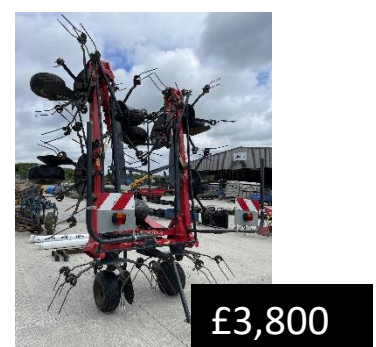

A smaller entry of 328 lots of larger machinery in the yard this month, 68% of lots received an online bid with a huge 41% selling via Marteye online!

A good clearance on the tractors saw a top call of the day of £13,000 for the John Deere 6410 40k followed by the John Deere 2850 c/w Quicke loader for £10,000. Others included the Kubota L4200 at £5,000, a 1972 Massey Ferguson 135 at £4,500 and the Sanderson 726 teleporter 2 c/w pallet forks at £3,900.

Next up was the vehicles and ride on mowers with a massive 31 to choose from! Topping this section was the 2013 Iveco Euro Cargo 7.5tn livestock lorry with 166,000km on the clock and 6 months MOT making £4,400. The best of a couple of motorbikes saw the BSA Bantam D7 with 13,000 miles on the clock make £1,200 followed by a Honda 420 quad making £1,100 and the 2020 Mountfield 1530 ride on mower at £900 with many other lots matching that price.

A good selection of implements topped at £7,900 for the 2022 Massey Ferguson RK662TRC, other prices saw £3,900 given for the Claas Volto 6 star tedder followed closely by the 2013 Vicon Fanex 903 8 star tedder at £3,800, a Lely 260 mower made £1,800 and £1,650 for the 2011 Claas 3050+ disc mower.